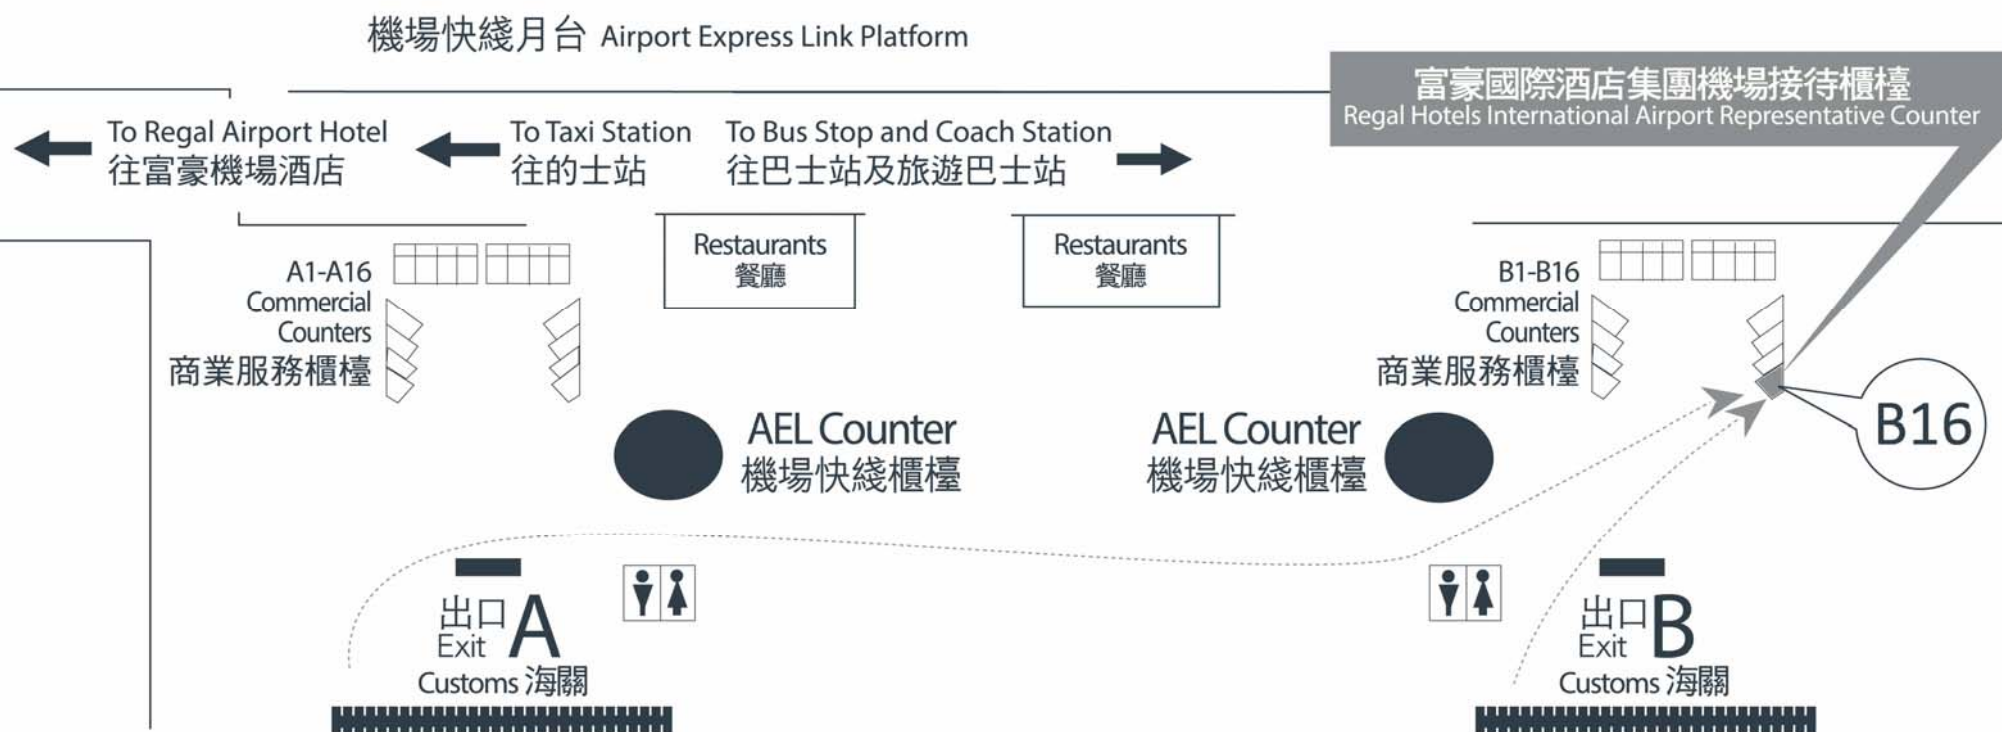

✈️ Stop at Airport Terminal 1 and 2 中途停機場一號及二號客運大樓

### MTR Sha Tin Station 港鐵沙田站

Regal Riverside Hotel 麗豪酒店	➔	MTR Sha Tin Station 港鐵沙田站
11:40	15:00	19:30
13:00	17:00	

MTR Sha Tin Station 港鐵沙田站	➔	Regal Riverside Hotel 麗豪酒店
11:50	15:10	19:40
13:10	17:10	

Hotel reserves the right to adjust the shuttle bus schedule without prior notice.  
For details, please contact the hotel's concierge.

# Regal Hotels International Airport Representative Counter Location Map

## 富豪國際酒店集團機場接待櫃檯位置圖

Kindly contact Regal Hotels International Airport Representatives at "B16" Counter for shuttle bus service.  
請到富豪國際酒店集團機場接待櫃檯「B16」與駐機場服務員查詢有關穿梭巴士服務。